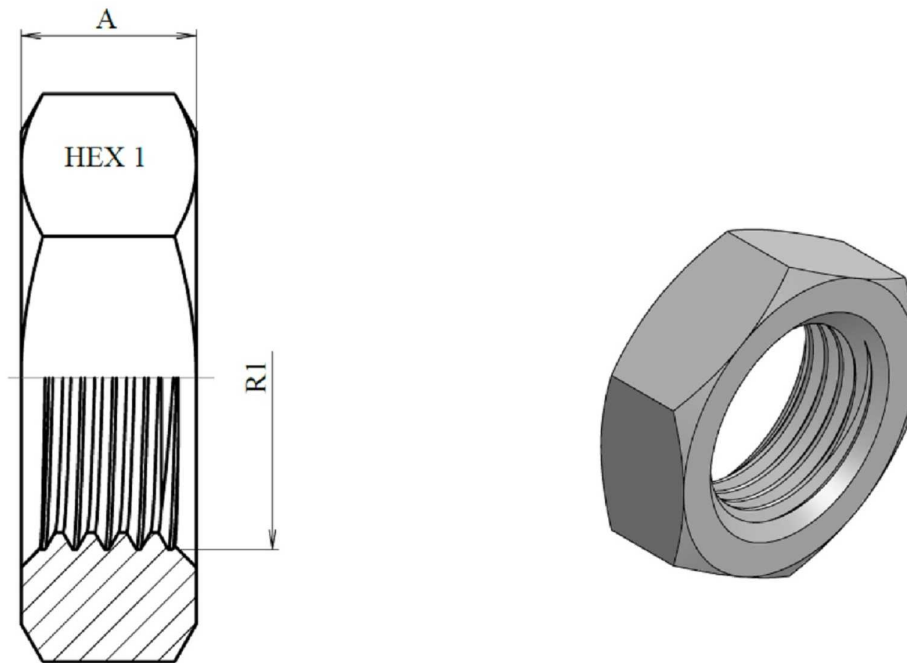

Counter nut for bulkhead screw-joints

Carbon steel

1/1

Part n°	R1	HEX 1	A
A127202	1/8" BSP	14	5
A127204	1/4" BSP	19	6
A127206	3/8" BSP	22	7
A127208	1/2" BSP	27	8
A127212	3/4" BSP	32	9
A127216	1" BSP	41	10
A127220	1" 1/4 BSP	50	13
A127224	1" 1/2 BSP	55	15